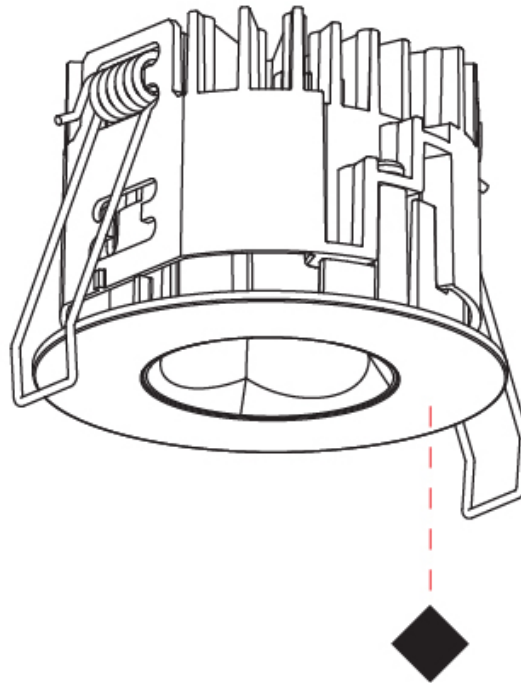

OIKO PRO ROUND FIXED RECESSED

A35872-

PROJECT

TYPE

SPECIFIER

QUANTITY

DATE