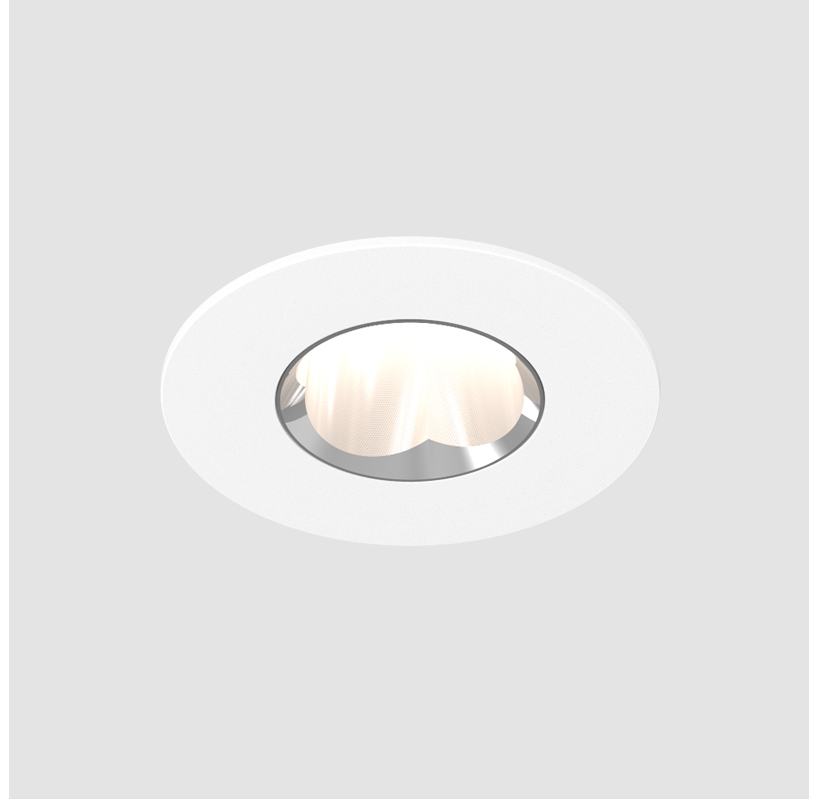

GENERAL

Series: Oiko Pro Round
Subseries: Oiko Pro Round Fixed
Brand: Prolicht
Division: Architectural
Mounting Type: Recessed
Mounting Location: Ceiling
Subcategory: Downlight

PHYSICAL

Shape: Round
Diameter (mm): 75
Diameter (in): 2 15/16
Height (mm): 51
Height (in): 2
Ceiling Thickness (mm): 1 - 25
Ceiling Thickness (in): 1/16 - 1 3/16
Min. Recessing Depth (mm): 55
Min. Recessing Depth (in): 2 3/16
Light Distribution: Direct
Diffuser: Lens Pack - Spread Lens / Linear Spread Lens / Honeycomb Louver
Fixture Finish: SSR / BKV / CWI / CRY / HAB / UFT / ITA / RUA / FTG / MYG / LOD / PUS / FRO / FUP / KIA / POP / BLS / SPG / MEY / GOH / GUM / CHC / COM / ABZ / JAG / OBR / MOS / ROR
Fixture Material: Aluminum Die Cast
Cut-out Measurements: 68mm / 2 11/16" Diameter

ELECTRICAL

Lamp Type: LED (Zhaga Standard)
Input Wattage (W): 14
Total Output Wattage (W): 12.7
Dimming: Dali Dimming
Driver Included: No
Driver Location: Recessed Housing
Driver Type: Constant Current - Universal (120Vac only for DALI driver)
Driver Class: Class 2
Input Voltage (V): 120 - 277
Constant Current (MA): 700

LED

Color Temperature (°K): 2700-6500 Tunable White
Max. Delivered Lumen (lm): 1240
Nominal Lumen (lm): 1460
CRI: >93 CRI
Lamp Life (hrs): 50000
Special LEDs offerings: Tunable White

OPTICAL

Reflector°: 52
Adjustability: Fixed

RATINGS AND CERTIFICATIONS

Certified By: Certified for North American Standards
IP rating: IP20