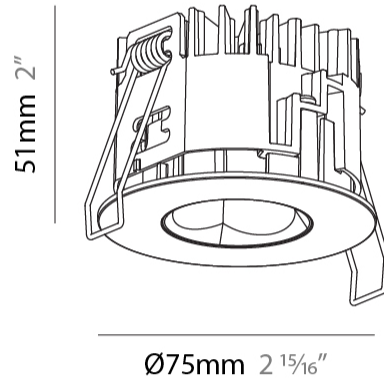

GENERAL

Series: Oiko Pro Round
Subseries: Oiko Pro Round Fixed
Brand: Prolicht
Division: Architectural
Mounting Type: Recessed
Mounting Location: Ceiling
Subcategory: Downlight

PHYSICAL

Shape: Round
Diameter (mm): 75
Diameter (in): 2 15/16
Height (mm): 51
Height (in): 2
Ceiling Thickness (mm): 1 - 25
Ceiling Thickness (in): 1/16 - 1 3/16
Min. Recessing Depth (mm): 55
Min. Recessing Depth (in): 2 3/16
Light Distribution: Direct
Diffuser: Lens Pack - Spread Lens / Linear Spread Lens / Honeycomb Louver
Fixture Finish: SSR / BKV / CWI / CRY / HAB / UFT / ITA / RUA / FTG / MYG / LOD / PUS / FRO / FUP / KIA / POP / BLS / SPG / MEY / GOH / GUM / CHC / COM / ABZ / JAG / OBR / MOS / ROR
Fixture Material: Aluminum Die Cast
Cut-out Measurements: 68mm / 2 11/16" Diameter

ELECTRICAL

Lamp Type: LED (Zhaga Standard)
Input Wattage (W): 14
Total Output Wattage (W): 12.7
Dimming: Dali Dimming
Driver Included: No
Driver Location: Recessed Housing
Driver Type: Constant Current - Universal (120Vac only for DALI driver)
Driver Class: Class 2
Input Voltage (V): 120 - 277
Constant Current (MA): 700

LED

Color Temperature (°K): 2700-6500 Tunable White
Max. Delivered Lumen (lm): 1240
Nominal Lumen (lm): 1460
CRI: >93 CRI
Lamp Life (hrs): 50000
Special LEDs offerings: Tunable White

OPTICAL

Reflector°: 52
Adjustability: Fixed

RATINGS AND CERTIFICATIONS

Certified By: Certified for North American Standards
IP rating: IP20